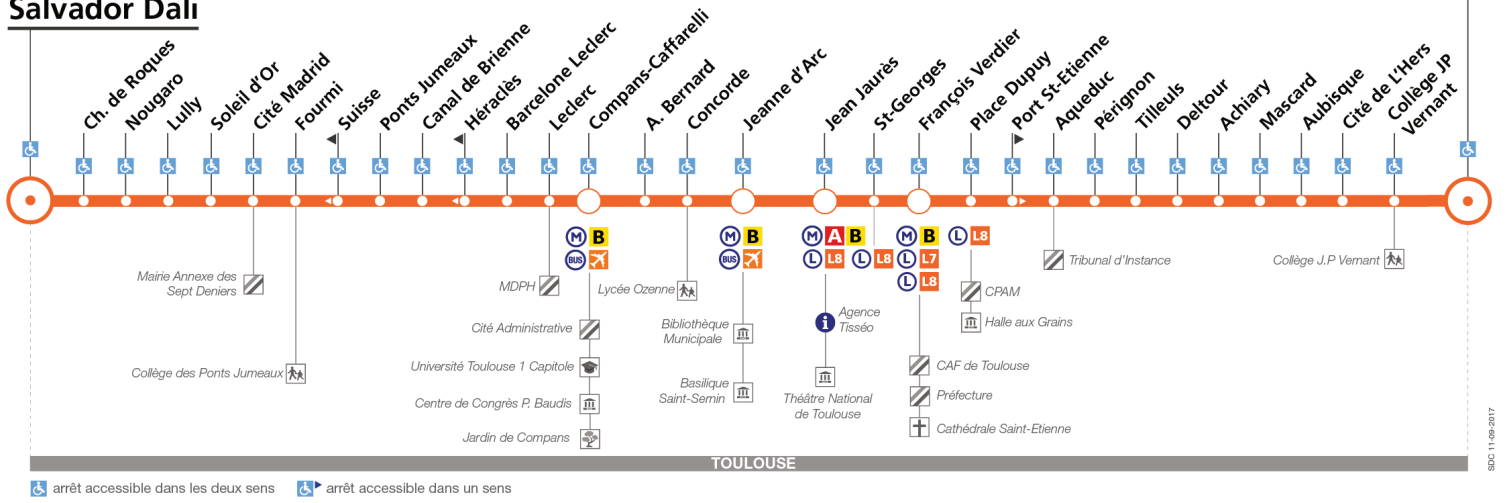

Sept Deniers Salvador Dali

Gymnase de L'Hers

Lundi à vendredi

Table of bus departure times for Monday to Friday, including arrival times at Gymnase de L'Hers and waiting time information.

Samedi

Table of bus departure times for Saturday, including arrival times at Gymnase de L'Hers and waiting time information.

Dimanche et jours fériés

Table of bus schedules for Sunday and public holidays, listing routes (e.g., Sept Deniers - Salvador Dali) and departure times from 05:30 to 19:42.

Lundi à vendredi en vacances scolaires

Table of bus schedules for Monday to Friday during school holidays, listing routes and departure times from 05:20 to 01:32.

Notes: Uniquement le vendredi

Matchs du TOP 14 à Ernest Wallon

2 heures avant chaque match au stade Ernest Wallon, le terminus Sept Deniers - Salvador Dali n'est pas desservi. Reportez-vous à l'arrêt Soleil d'Or.